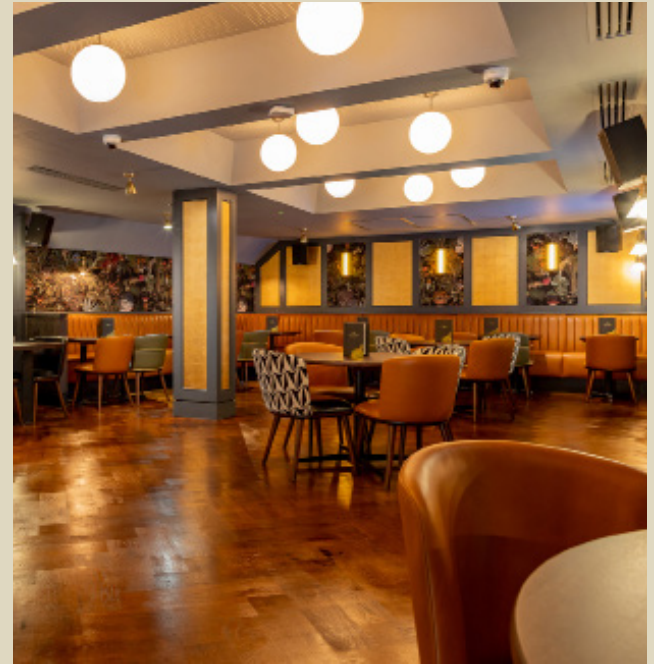

PRIVATE ROOMS

Explore our exclusive dining rooms across our venue collection, perfect for any special event. Whether you visit The Cupola at Wagtail, offering unbeatable 360-degree views of London's most famous landmarks, Soda Room at Botanist Broadgate Circle featuring a private bar and event space, or the Royal London Suites at Aviary providing a flexible setting for large occasions. Our private dining rooms cater to every occasion with sophistication and style.

SEMI-PRIVATE SPACES

We have a variety of adaptable, semi-private spaces that are the perfect setting for any occasion. Whether it's a party or business function, your event will be nicely enclosed whilst still connected to the buzz of the venue.

REDWOOD

GREENWOOD

GOLDWOOD

BURDOCK

Wagtail
ROOFTOP BAR & RESTAURANT

WEDDINGS

With jaw-dropping views from our array of rooftops, to traditional event spaces and mouth-watering delicacies, our collection of venues offers some of the most desired wedding locations in London. Our expert teams specialise in transforming your dream into reality with unparalleled coordination and meticulous delivery. Explore what ETM Weddings has to offer and take the steps towards saying I do to your dream wedding venue.