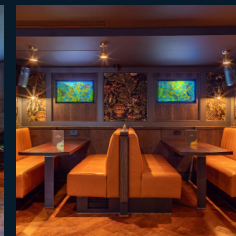

GOLDWOOD

Goldwood is a unique destination at the heart of the City, right beside Bank tube station.

With a variety of stunning spaces and adaptable packages, our venue provides the perfect backdrop for your event. Whether you're planning a private sports viewing or a team lunch with your colleagues, we have something to suit every occasion.

SPACE			AREA INFO
Full venue	500	130	Private hire
Racing corner	60	40	Semi-private, Semi private toilets, decorations allowed
Mezzanine	75	45	Pop up bar & semi private toilets, decorations allowed
Venue right	325	85	Private bar, private entrance, private toilets, decorations allowed
Oval bar	100	50	Partial private bar, decorations allowed
Venue left	175	60	Private bar, private entrance, private toilets, decorations allowed

020 3918 6028

30-32 Old Jewry, London EC2R 8DQ

Tube stations

St. Paul's / Bank / Moorgate

Parking

Yellow Line Parking
78 Cannon St, London, EC4N 6AF